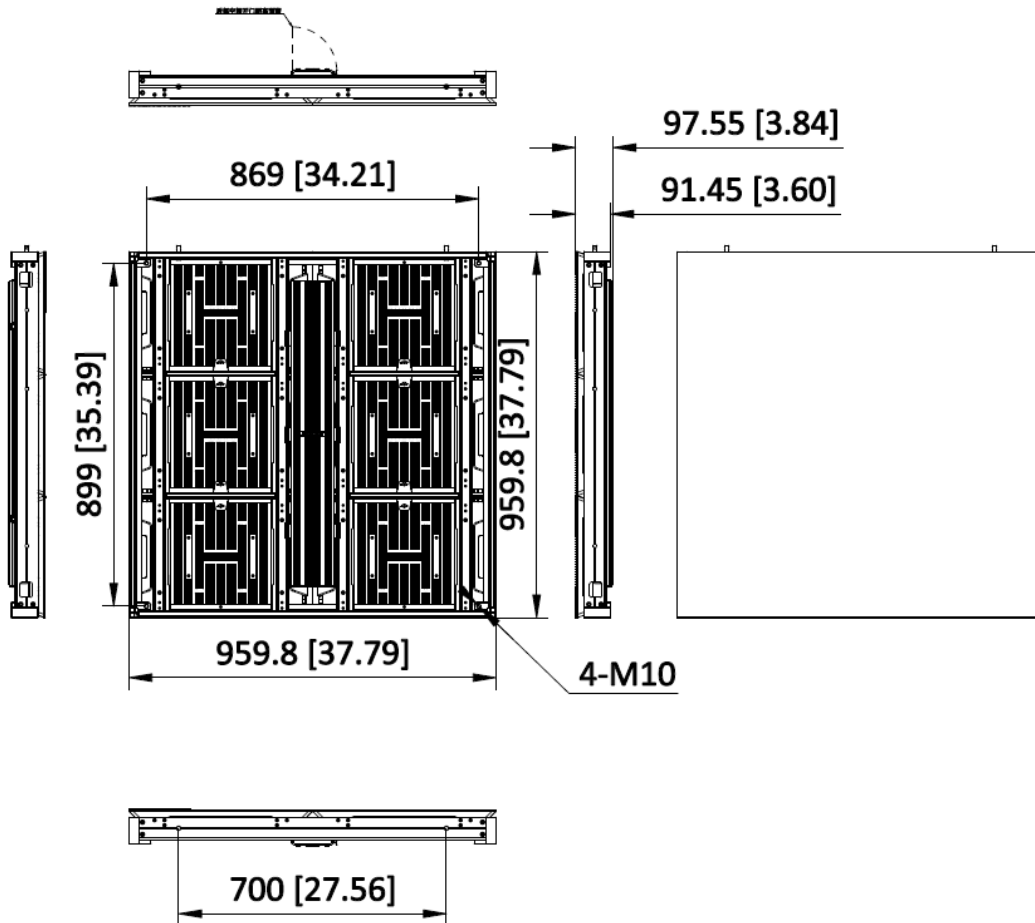

▪ Specification

| Display | |
|-------------------------------|--|
| White Balance Brightness | 9000 nit (Factory preset brightness) 10000 nit (Peak) |
| Color Temperature | 9300K adjustable |
| Viewing Angle | Horizontal 160°, vertical 130° |
| Contrast Ratio | ≥ 8000:1 |
| Color Uniformity | ≤ ± 0.003Cx , Cy |
| Brightness Uniformity | ≥ 97% |
| Module | |
| Pixel Configuration | SMD Triad LED |
| Pixel Pitch Category | P8.0 |
| Pixel Pitch | 8 mm |
| Lamp Bead Dimensions | 2727 |
| Dimensions (W × H × D) | 960 mm × 960 mm × 100 mm (37.795" × 37.795" × 3.973") |
| Area | 0.9216 m ² |
| Weight | 24 Kg |
| Pixel Density | 15625 dots/m ² |
| Maintenance Method | Front/Rear maintenance |
| Waterproof Level | IP66 |
| Component Material | Aluminum Profile |
| Cabinet | |
| Modules Component | 3 × 2 |
| Resolution | 120 × 120 |
| Processing Performance | |
| Driving Method | Constant current driving |
| Frame Frequency | 50/60 Hz |
| Refresh Rate | Up to 3840 Hz |
| Grey Level | 14~16 bit adjustable |
| Key Material | |
| Lamp Encapsulation | 2727(gold wire) |
| Control System | Hikvision |
| Power | |
| Power Supply | 110~220 VAC ± 15% |
| Max. Consumption | ≤ 485 W/m ² (9000nits) |
| Average Consumption | ≤ 162 W/m ² (9000nits) |
| Working Environment | |
| Working Temperature | -40 °C to 60 °C (-40 °F to 140 °F) |
| Working Humidity | 10%~95%RH (No condensation) |
| Storage Humidity | 10%~95%RH (No condensation) |
| Storage Temperature | -40 °C to 70 °C (-40 °F to 158 °F) |
| General | |
| Gross Weight | 27.8kg /1 in 1 |
| Package Dimension (W × H × D) | 1140 (W) mm × 244 (H) mm × 1068 (D) mm |

| | |
|----------|--------------------|
| Lifespan | Lamp 100,000 hours |
|----------|--------------------|

▪ **Available Model**

DS-D4280GO-2AAA 960*960 Aluminum(STOCK)

▪ **Dimension**

Unit: mm [inch]

| | |
|-------|-----|
| SCALE | 1:3 |
|-------|-----|